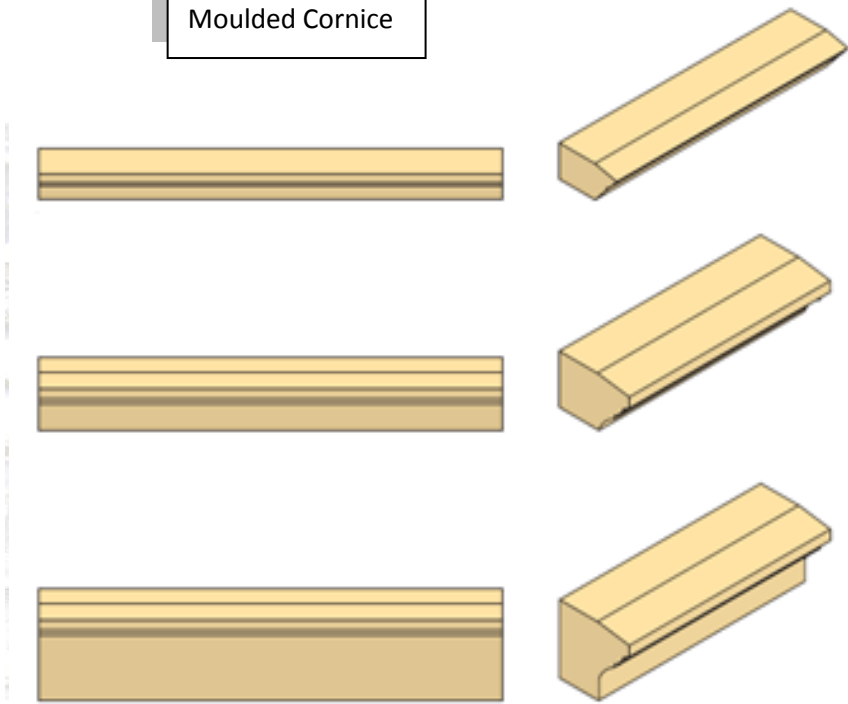

Moulded Cornice

- Moulded Cornice – standard sizes**
- 150mm x 75mm
 - 150mm x 100mm
 - 215mm x 100mm
 - 290mm x 100mm
 - 150mm x 150mm
 - 215mm x 150mm
 - 290mm x 150mm
- Other sizes available upon request**

- Moulded & Splayed Corbels – standard sizes**
- 600mm x 140mm x 100mm
 - 600mm x 215mm x 100mm
 - 600mm x 290mm x 100mm
 - 914mm x 140mm x 100mm
 - 914mm x 215mm x 100mm
 - 914mm x 290mm x 100mm
- Other sizes available upon request**

Moulded Corbel

Splayed Corbel