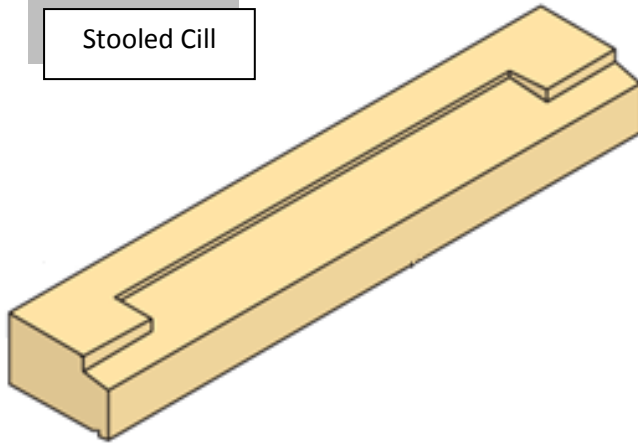

Stooled Cill

Cills – Standard sizes

140mm high x 150mm wide

65mm high x 150mm wide

Lengths available:-

630mm o/p – 830mm o/a

915mm o/p – 1115mm o/a

1200mm o/p – 1400mm o/a

1342mm o/p – 1542mm o/a

1770mm o/p – 1970mm o/a

2330mm o/p – 2530mm o/a

Other sizes available upon request

Bulls eye surround

Bullseye Window Surround

600mm diameter

915mm diameter