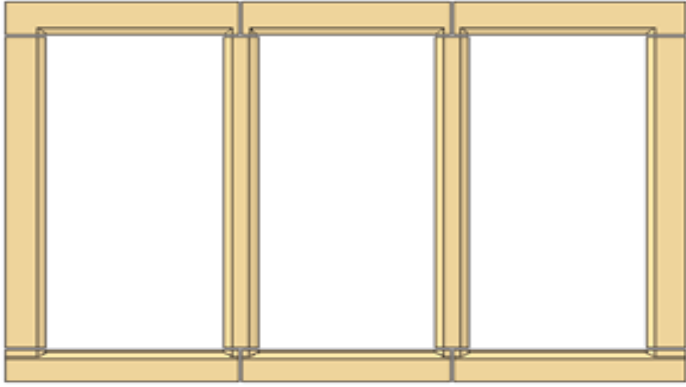

Traditional Window Surrounds

Traditional Window Surrounds & Label Moulding – made to order

Head & Cill Section 140mm x 150mm

Jamb section 140mm x 140mm

Mullion section 100mm x 100mm

Other sizes available upon request

Traditional Label Moulding

Traditional Door surrounds

Head & Jamb Section 140mm x 150mm

Other sizes available upon request